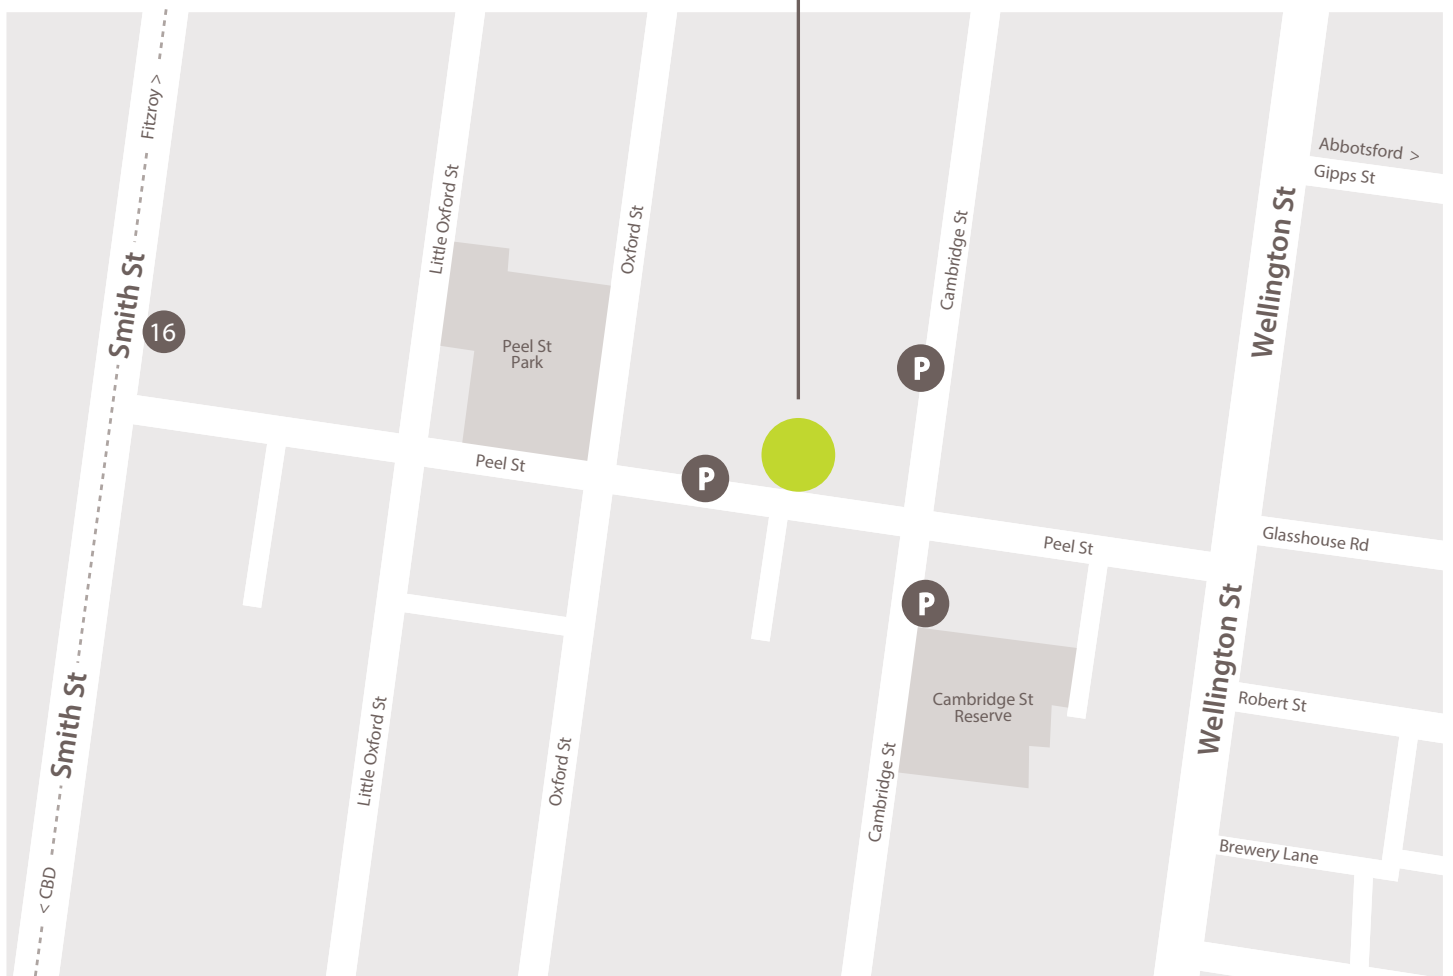

P Ticketed Parking

16 ----- Tram - No. **86** Line (Bundoora Line) Stop No. **16**

Melway Ref: Map 44 - E11