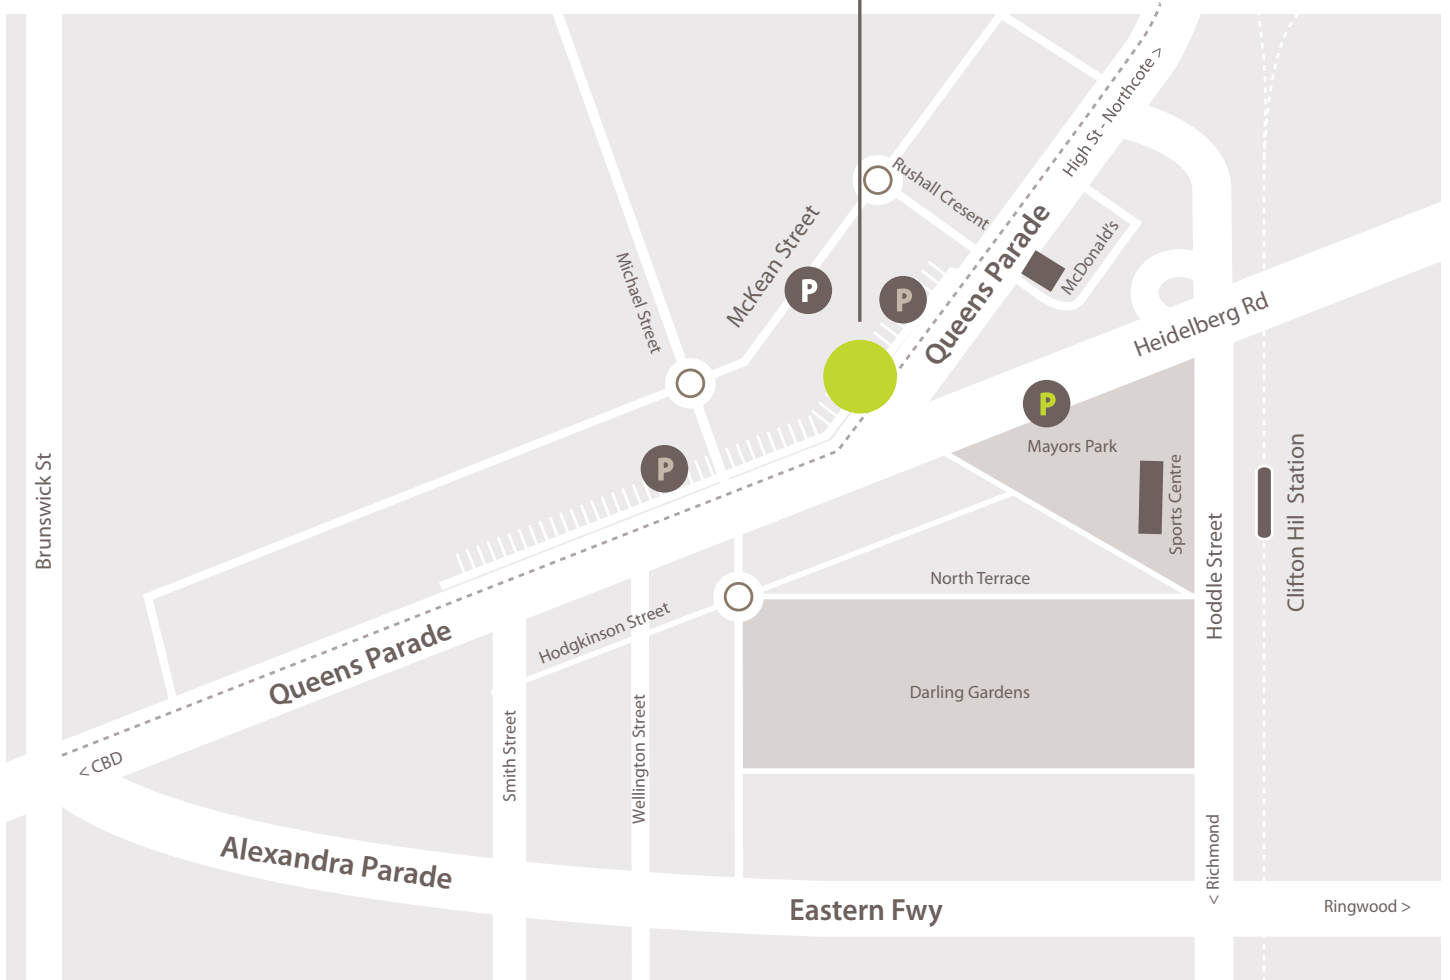

- All Day Parking
- 2 Hour Parking
- 1 Hour Parking

- Train - Epping or Hurstbridge lines (Clifton Hill Station)
- Tram - No. 86 Line (Bundoora Line) Stop No. 24

Melway Ref: Map 44 - D1